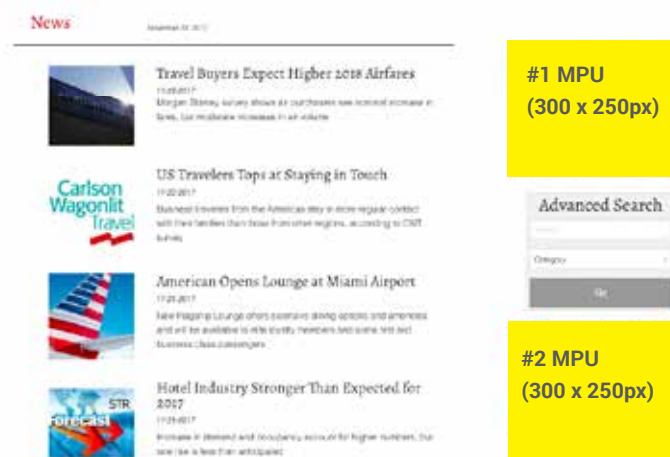

WEBSITE RATES

POSITION	RATES	W X H	MAX FILE
Leader Board	\$3500/month	728 x 90	25kb
MPU 1	\$2800/month	300 x 250	25kb
MPU 2	\$2800/month	300 x 250	25kb
MPU 3	\$2800/month	300 x 250	25kb
Category In-Content MPU	\$1000/month	300 x 250	25kb